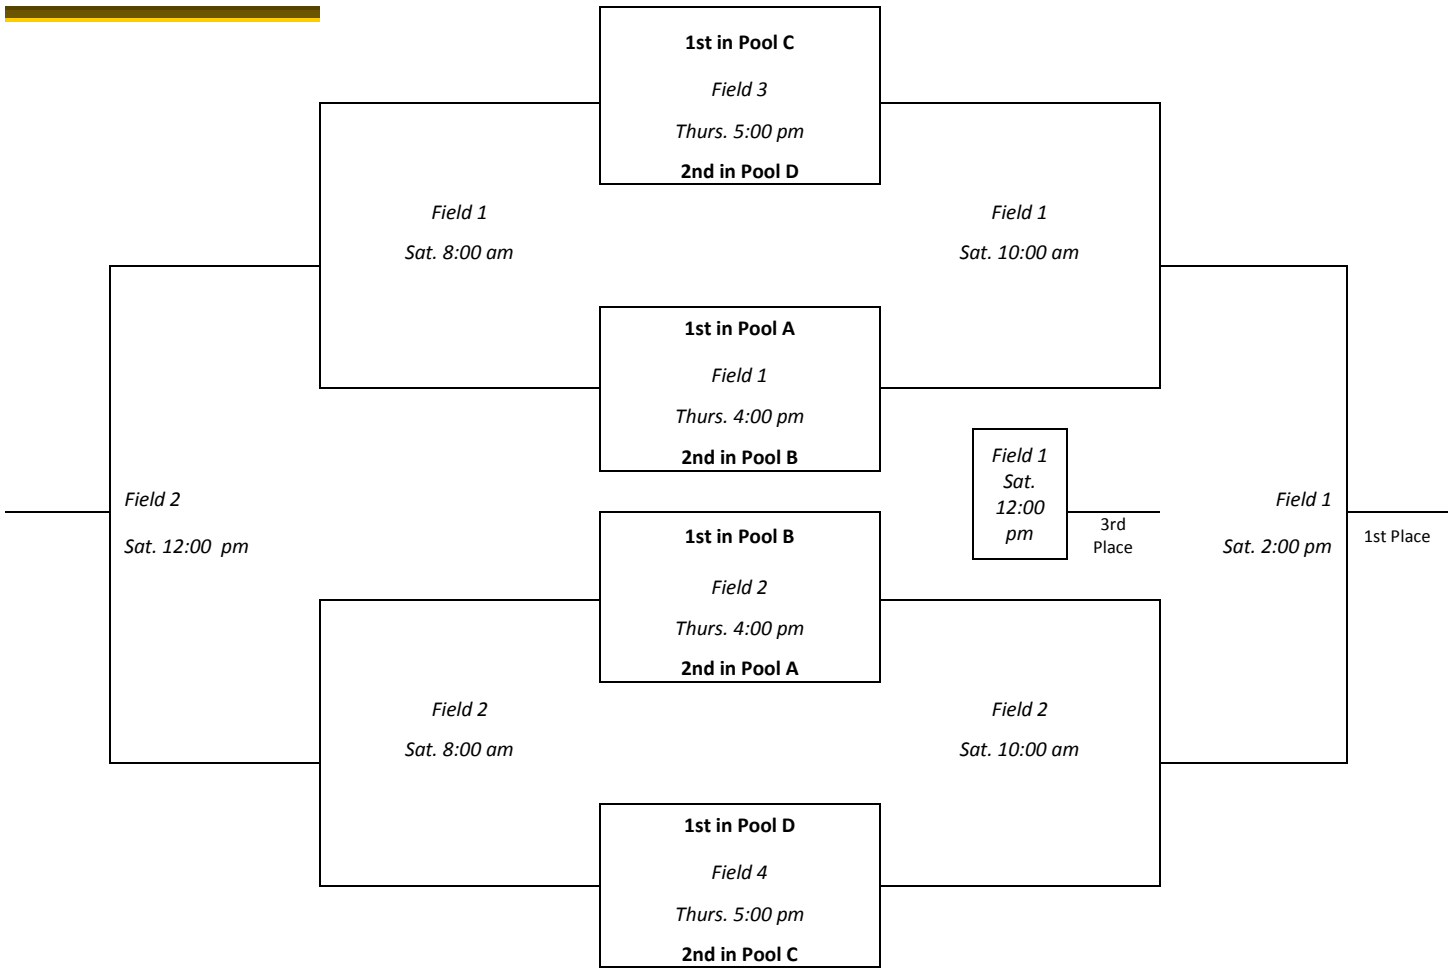

Gold Bracket